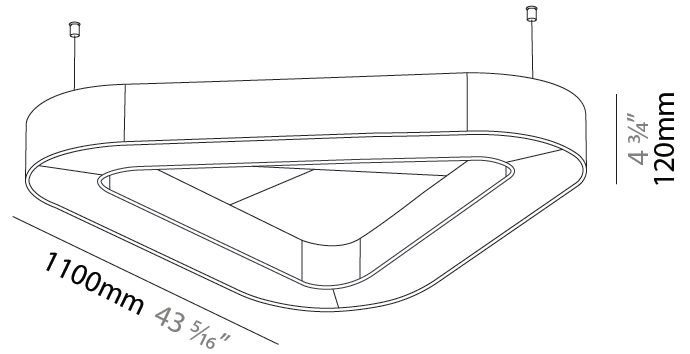

GENERAL

Series: Victory Acoustic
Partner: Prolicht
Division: Architectural
Installation: Suspension
Product Type: Acoustic
Mounting Location: Ceiling
Light Distribution: Direct / Indirect

PHYSICAL

Shape: Round
Length (mm): 1100
Length (in): 43 ⁵/₁₆
Width (mm): 1012
Width (in): 39 ¹³/₁₆
Height (mm): 120
Height (in): 4 ³/₄
Diffuser: PMMA - Opal / Micro-Prism
Fixture Finish: SSR / BKV / CWI / CRY / HAB / UFT / ITA / RUA / FTG / MYG / LOD / PUS / FRO / FUP / KIA / POP / BLS / SPG / MEY / GOH / CHC / COM / ABZ / JAG / OBR / MOS / ROR
Acoustic Finish: SFW / CYW / SEE / SYN / MTS / PMB / TTN / CYB / STO / DPE / BES / SHB / ARE / ANE / VRD / CRF
Fixture Material: Aluminum
Primary Material: Acoustic
Cable Details: 2000mm / 78 3/4" or 6000mm / 236 1/4" Transparent Cable

ELECTRICAL

Lamp Type: LED (Zhaga Standard)
Input Wattage (W): 73.4
Total Output Wattage (W): 66.3
Dimming: Non-Dimmable
Driver Included: Yes
Driver Location: Integrated
Driver Type: Constant Current - Universal
Driver Class: Class 2
Input Voltage (V): 120 - 277

LED

Color Temperature (°K): 2700 / 3000 / 3500 / 4000
Max. Delivered Lumen (lm): 3734 / 3865 / 4538 / 3929
Nominal Lumen (lm): 5745 / 5946 / 6982 / 6045
CRI: >90 CRI
Lamp Life (hrs): 50000

OPTICAL

RATINGS AND CERTIFICATIONS

Certified By: CSA Certified to UL and CSA Standards
IP rating: IP20