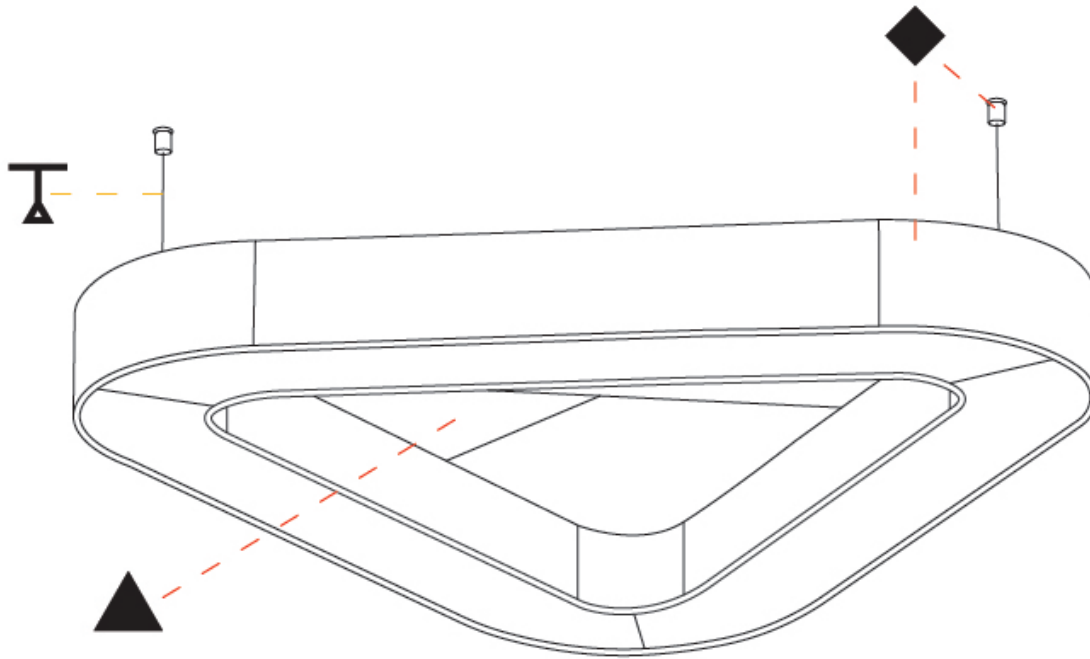

VICTORY ACOUSTIC SUSPENSION

A300742-

PROJECT	_____
TYPE	_____
SPECIFIER	_____
QUANTITY	_____
DATE	_____