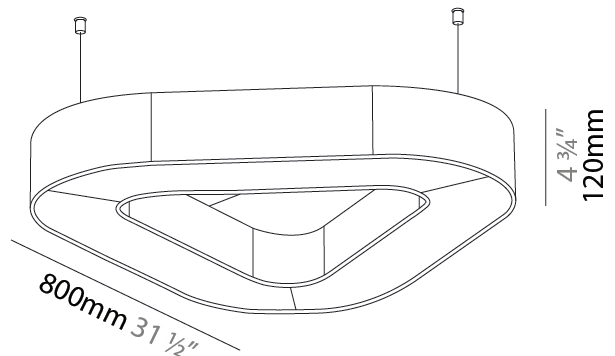

GENERAL

Series: Victory Acoustic
Partner: Prolicht
Division: Architectural
Installation: Suspension
Product Type: Acoustic
Mounting Location: Ceiling
Light Distribution: Direct

PHYSICAL

Shape: Round
Length (mm): 800
Length (in): 31 1/2
Width (mm): 752
Width (in): 29 5/8
Height (mm): 120
Height (in): 4 3/4

Diffuser: [PMMA - Opal / Micro-Prism](#)
Fixture Finish: [SSR / BKV / CWI / CRY / HAB / UFT / ITA / RUA / FTG / MYG / LOD / PUS / FRO / FUP / KIA / POP / BLS / SPG / MEY / GOH / CHC / COM / ABZ / JAG / OBR / MOS / ROR](#)

Acoustic Finish: [SFW / CYW / SEE / SYN / MTS / PMB / TTN / CYB / STO / DPE / BES / SHB / ARE / ANE / VRD / CRF](#)

Fixture Material: Aluminum
Primary Material: Acoustic
Cable Details: 2000mm / 78 3/4" or 6000mm / 236 1/4" Transparent Cable

ELECTRICAL

Lamp Type: LED (Zhaga Standard)
Input Wattage (W): 44.1
Total Output Wattage (W): 40
Dimming: [Non-Dimmable](#)
Driver Included: Yes
Driver Location: Integrated
Driver Type: Constant Current - Universal
Driver Class: Class 2
Input Voltage (V): 120 - 277

LED

Color Temperature (°K): [2700 / 3000 / 3500 / 4000](#)
Max. Delivered Lumen (lm): Max. 4433
Nominal Lumen (lm): Max. 6045
CRI: >90 CRI
Lamp Life (hrs): 50000

OPTICAL

RATINGS AND CERTIFICATIONS

Certified By: CSA Certified to UL and CSA Standards
IP rating: IP20