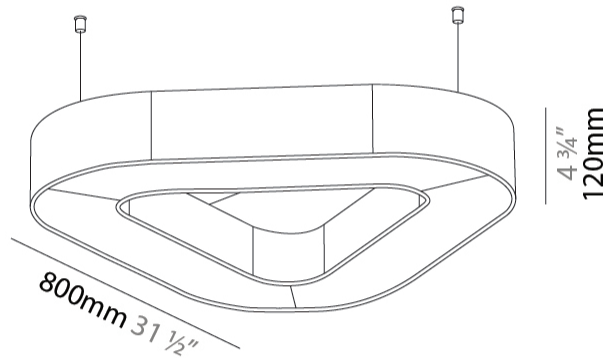

GENERAL

Series: Victory Acoustic
Partner: Prolicht
Division: Architectural
Installation: Suspension
Product Type: Acoustic
Mounting Location: Ceiling
Light Distribution: Direct

PHYSICAL

Shape: Round
Length (mm): 800
Length (in): 31 1/2
Width (mm): 752
Width (in): 29 5/8
Height (mm): 120
Height (in): 4 3/4
Diffuser: [PMMA - Opal / Micro-Prism](#)
Fixture Finish: [SSR / BKV / CWI / CRY / HAB / UFT / ITA / RUA / FTG / MYG / LOD / PUS / FRO / FUP / KIA / POP / BLS / SPG / MEY / GOH / CHC / COM / ABZ / JAG / OBR / MOS / ROR](#)
Acoustic Finish: [SFW / CYW / SEE / SYN / MTS / PMB / TTN / CYB / STO / DPE / BES / SHB / ARE / ANE / VRD / CRF](#)
Fixture Material: Aluminum
Primary Material: Acoustic
Cable Details: 2000mm / 78 3/4" or 6000mm / 236 1/4" Transparent Cable

ELECTRICAL

Lamp Type: LED (Zhaga Standard)
Input Wattage (W): 29.4
Total Output Wattage (W): 26.3
Dimming: [Non-Dimmable](#)
Driver Included: Yes
Driver Location: Integrated
Driver Type: Constant Current - Universal
Driver Class: Class 2
Input Voltage (V): 120 - 277

LED

Color Temperature (°K): [2700 / 3000 / 3500 / 4000](#)
Max. Delivered Lumen (lm): 2489 / 2577 / 3025 / 2640
Nominal Lumen (lm): 3830 / 3964 / 4655 / 4030
CRI: >90 CRI
Lamp Life (hrs): 50000

OPTICAL

RATINGS AND CERTIFICATIONS

Certified By: CSA Certified to UL and CSA Standards
IP rating: IP20