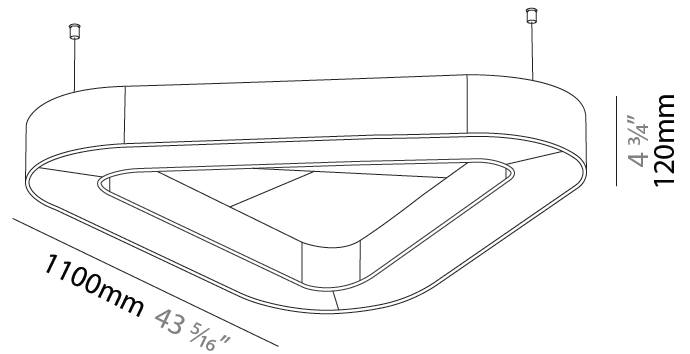

GENERAL

Series: Victory Acoustic
Partner: Prolicht
Division: Architectural
Installation: Suspension
Product Type: Acoustic
Mounting Location: Ceiling
Light Distribution: Direct

PHYSICAL

Shape: Round
Length (mm): 1100
Length (in): 43 ⁵/₁₆
Width (mm): 1012
Width (in): 39 ¹³/₁₆
Height (mm): 120
Height (in): 4 ³/₄
Diffuser: PMMA - Opal / Micro-Prism
Fixture Finish: SSR / BKV / CWI / CRY / HAB / UFT / ITA / RUA / FTG / MYG / LOD / PUS / FRO / FUP / KIA / POP / BLS / SPG / MEY / GOH / CHC / COM / ABZ / JAG / OBR / MOS / ROR
Acoustic Finish: SFW / CYW / SEE / SYN / MTS / PMB / TTN / CYB / STO / DPE / BES / SHB / ARE / ANE / VRD / CRF
Fixture Material: Aluminum
Primary Material: Acoustic
Cable Details: 2000mm / 78 3/4" or 6000mm / 236 1/4" Transparent Cable

ELECTRICAL

Lamp Type: LED (Zhaga Standard)
Input Wattage (W): 44.1
Total Output Wattage (W): 40
Dimming: Non-Dimmable
Driver Included: Yes
Driver Location: Integrated
Driver Type: Constant Current - Universal
Driver Class: Class 2
Input Voltage (V): 120 - 277

LED

Color Temperature (°K): 2700 / 3000 / 3500 / 4000
Max. Delivered Lumen (lm): 3734 / 3865 / 4538 / 3929
Nominal Lumen (lm): 5745 / 5946 / 6982 / 6045
CRI: >90 CRI
Lamp Life (hrs): 50000

OPTICAL

RATINGS AND CERTIFICATIONS

Certified By: CSA Certified to UL and CSA Standards
IP rating: IP20